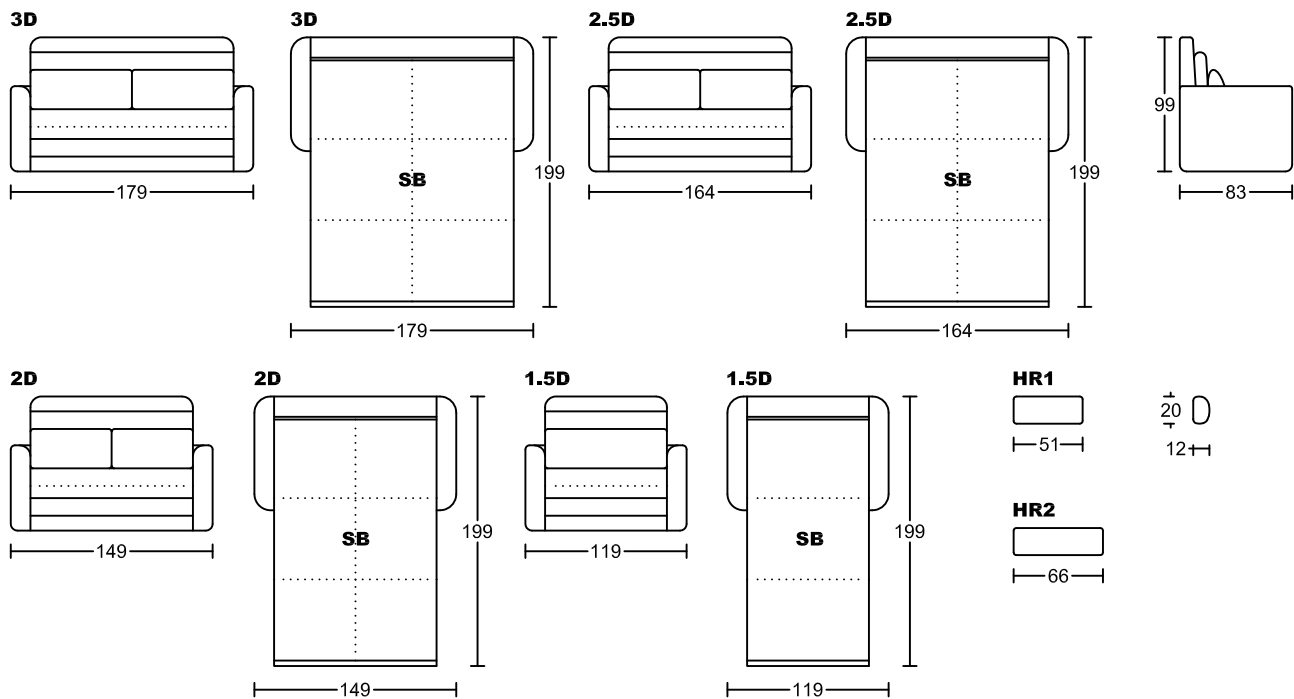

BEDDINGTON I 7174A

Designed by Ron Leung for GIORMANI

SB-沙發床

此為簡易圖僅供參考基本資料之用。
 梳化產品屬軟性產品，請預算每件產品
 規格會有公差為 ± 5 厘米之內。
 詳情必須查詢店員。（單位：cm）

**The information is used for reference only.
 The actual size of each piece of the product
 should be subject to the discrepancies of ± 5 cm.
 Please check with our salespersons for further details.**