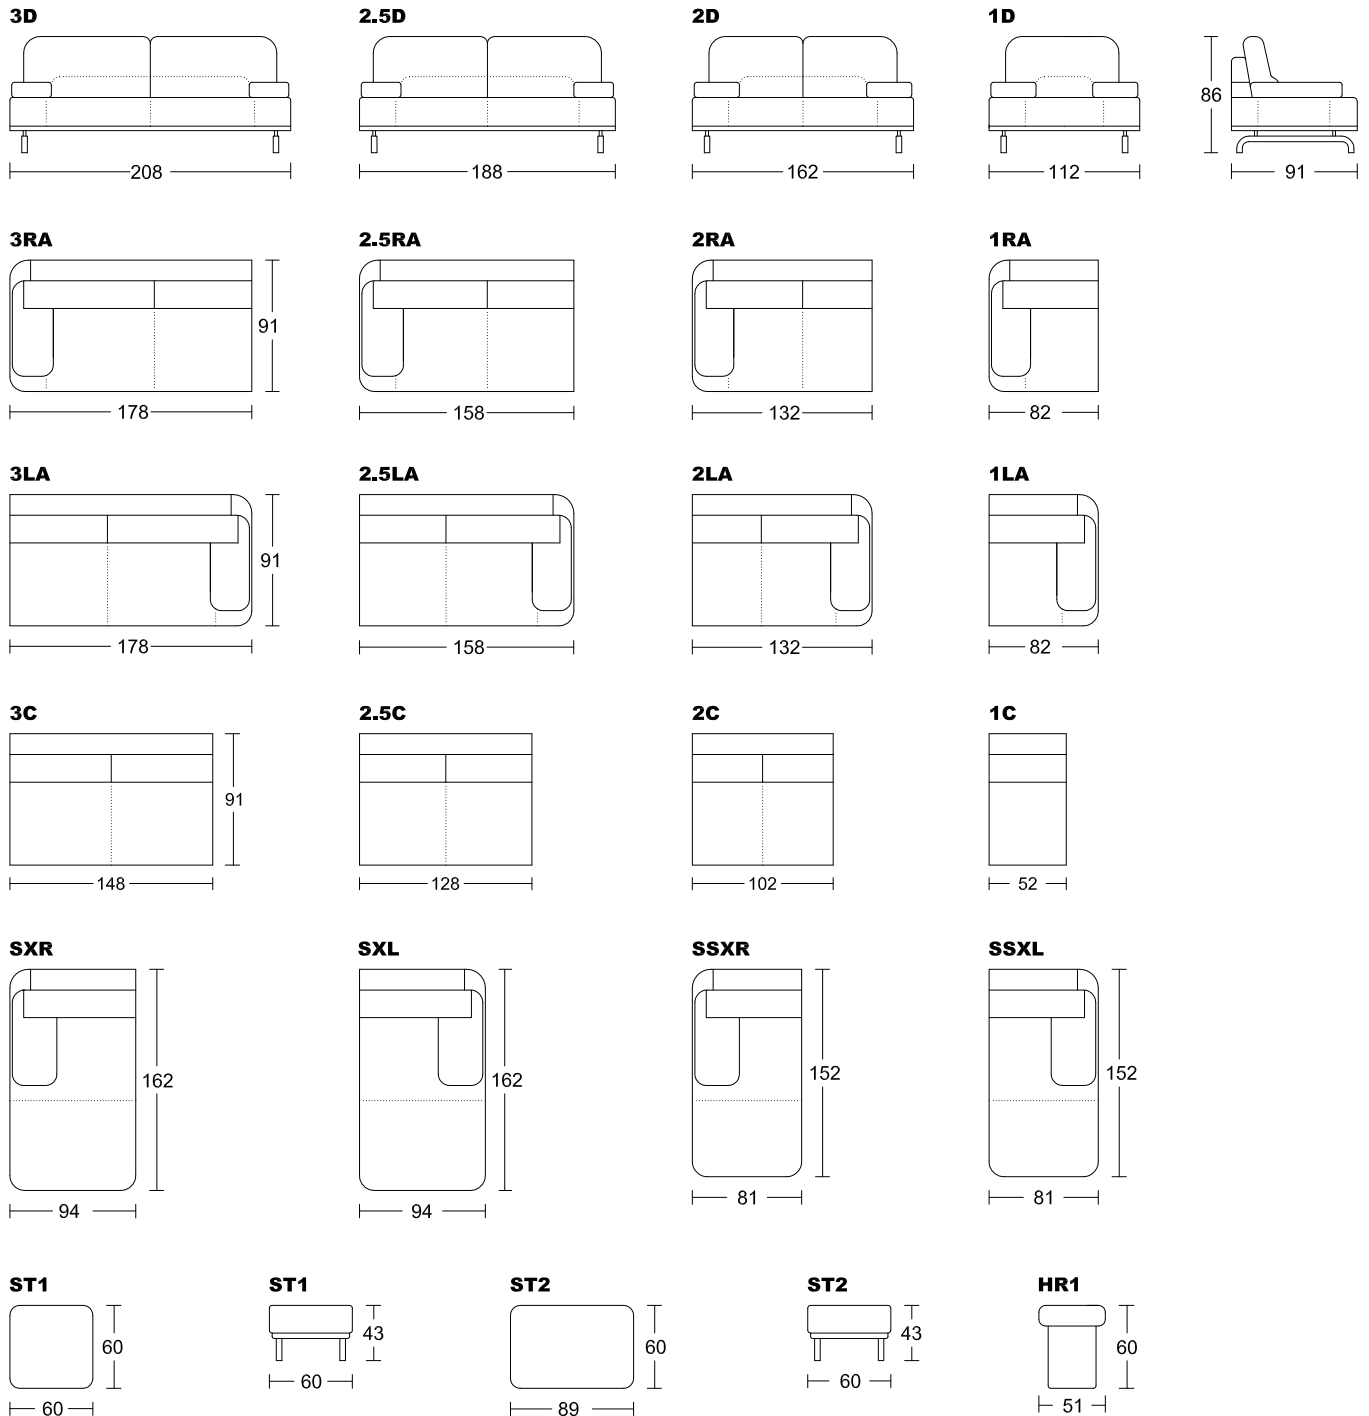

WESTE 5063A-M1

Designed by GIORMANI

此為簡易圖僅供參考基本資料之用。
 梳化產品屬軟性產品，請預算每件產品
 規格會有公差為+/-5 厘米之內。
 詳情必須查詢店員。（單位：cm）

**The information is used for reference only.
 The actual size of each piece of the product
 should be subject to the discrepancies of +/-5cm.
 Please check with our salespersons for further details.**
 17/3/2025