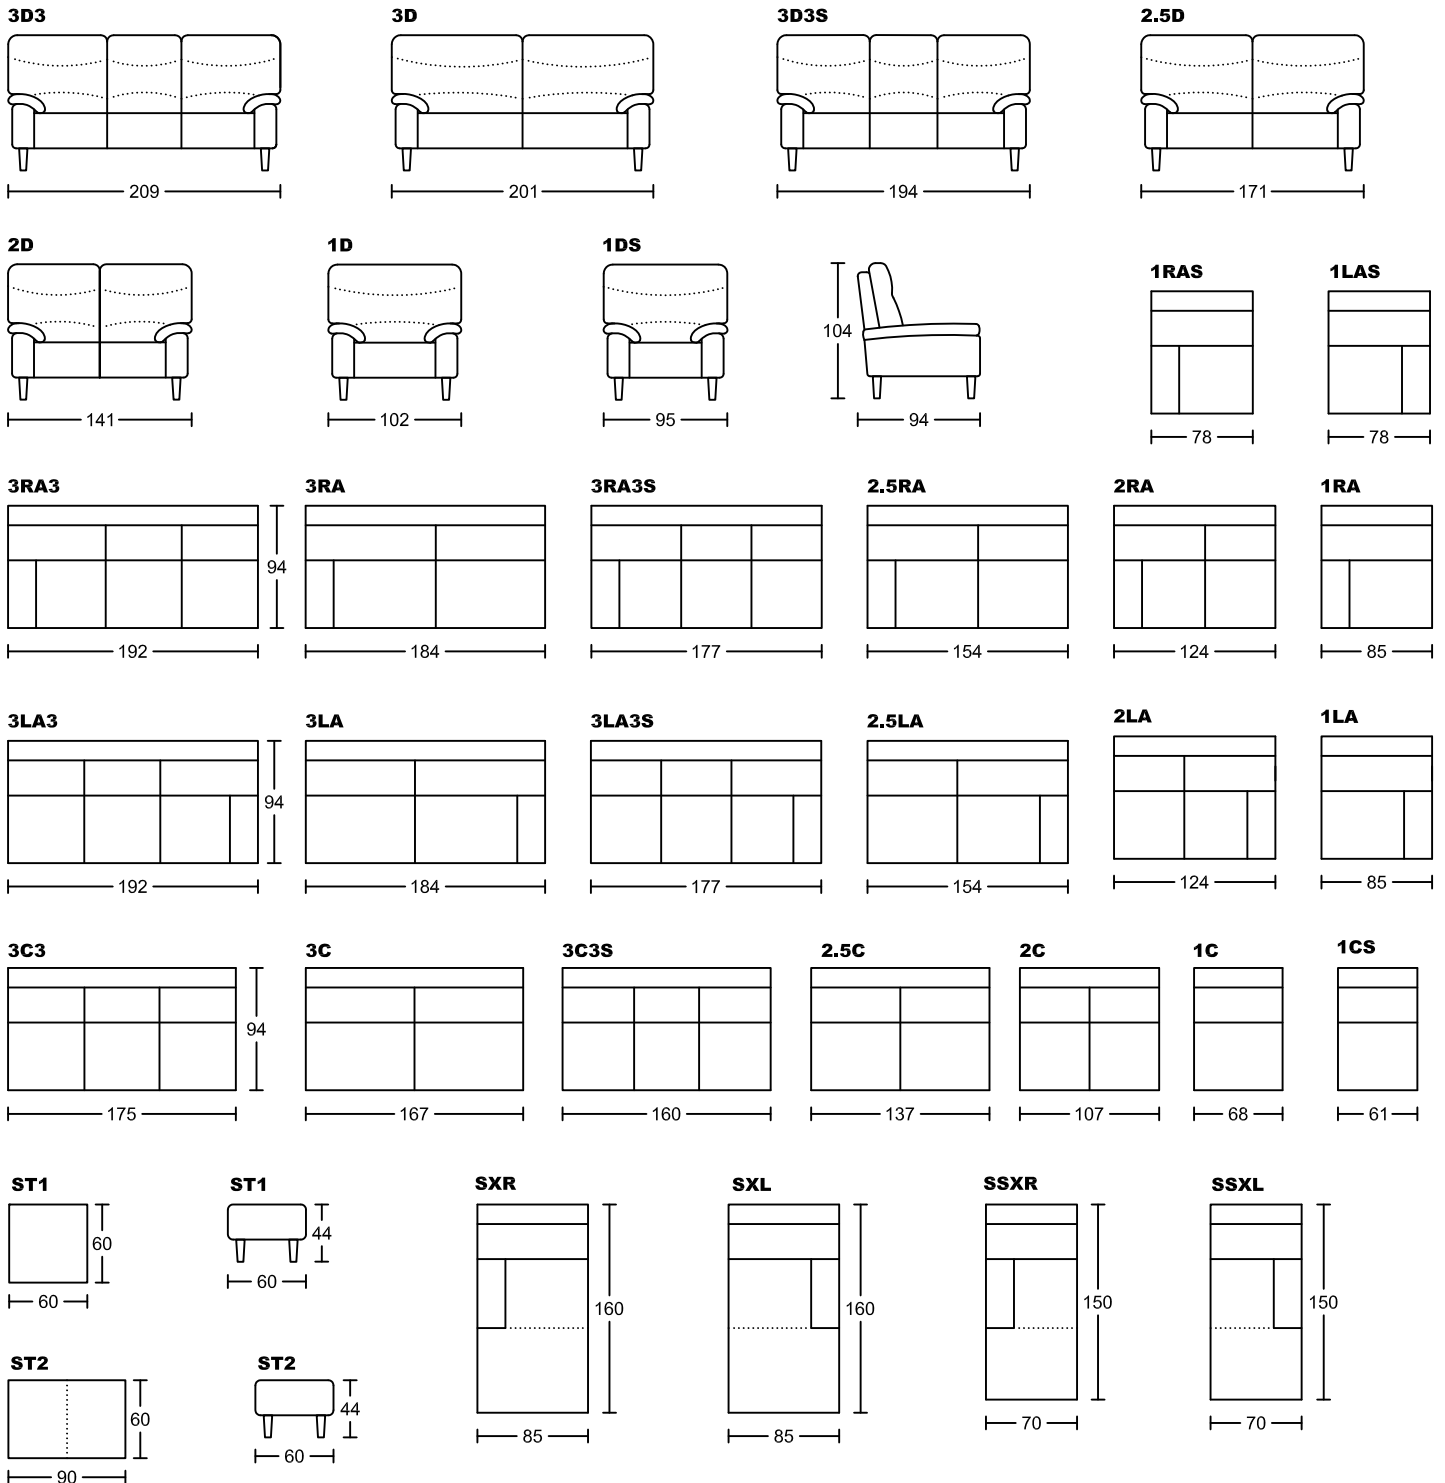

PETERSBERG II 4049A-H1

Designed by GIORMANI

此為簡易圖僅供參考基本資料之用。

梳化產品屬軟性產品，請預算每件產品

規格會有公差為 ± 5 厘米之內。

詳情必須查詢店員。（單位：cm）

The information is used for reference only.

The actual size of each piece of the product

should be subject to the discrepancies of ± 5 cm.

Please check with our salespersons for further details.

27/2/2025