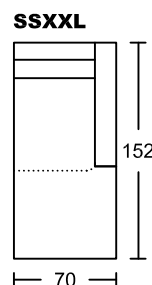

# METRO I 4032A-M1

## Designed by GIORMANI

此為簡易圖僅供參考基本資料之用。  
 梳化產品屬軟性產品，請預算每件產品  
 規格會有公差為+/-5 厘米之內。  
 詳情必須查詢店員。（單位：cm）

**The information is used for reference only.  
 The actual size of each piece of the product  
 should be subject to the discrepancies of +/-5cm.  
 Please check with our salespersons for further details.  
 27/12/2022**