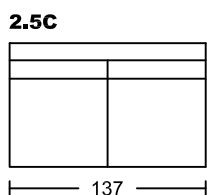

## Designed by GIORMANI

此為簡易圖僅供參考基本資料之用。  
 梳化產品屬軟性產品，請預算每件產品  
 規格會有公差為+/-5 厘米之內。  
 詳情必須查詢店員。（單位：cm）

**The information is used for reference only.  
 The actual size of each piece of the product  
 should be subject to the discrepancies of +/-5cm.  
 Please check with our salespersons for further details.  
 27/12/2022**