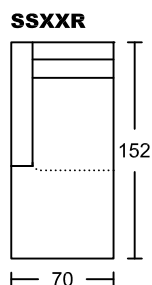

# METRO I 4032A-M1

## Designed by GIORMANI

此為簡易圖僅供參考基本資料之用。  
 梳化產品屬軟性產品，請預算每件產品  
 規格會有公差為+/-5 厘米之內。  
 詳情必須查詢店員。（單位：cm）

**The information is used for reference only.  
 The actual size of each piece of the product  
 should be subject to the discrepancies of +/-5cm.  
 Please check with our salespersons for further details.  
 27/12/2022**