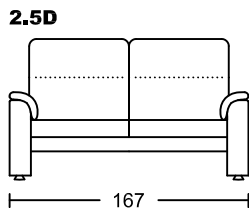

## Designed by GIORMANI

此為簡易圖僅供參考基本資料之用。  
 梳化產品屬軟性產品，請預算每件產品  
 規格會有公差為+/-5 厘米之內。  
 詳情必須查詢店員。（單位：cm）

**The information is used for reference only.  
 The actual size of each piece of the product  
 should be subject to the discrepancies of +/-5cm.  
 Please check with our salespersons for further details.  
 27/12/2022**