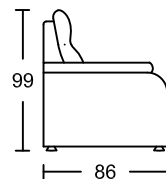

## Designed by GIORMANI

此為簡易圖僅供參考基本資料之用。  
 梳化產品屬軟性產品，請預算每件產品  
 規格會有公差為+/-5 厘米之內。  
 詳情必須查詢店員。（單位：cm）

**The information is used for reference only.  
 The actual size of each piece of the product  
 should be subject to the discrepancies of +/-5cm.  
 Please check with our salespersons for further details.  
 27/12/2022**