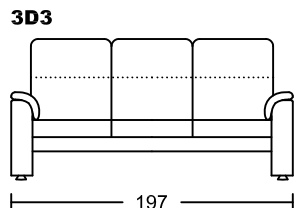

## Designed by GIORMANI

此為簡易圖僅供參考基本資料之用。  
 梳化產品屬軟性產品，請預算每件產品  
 規格會有公差為+/-5 厘米之內。  
 詳情必須查詢店員。（單位：cm）

**The information is used for reference only.  
 The actual size of each piece of the product  
 should be subject to the discrepancies of +/-5cm.  
 Please check with our salespersons for further details.  
 27/12/2022**