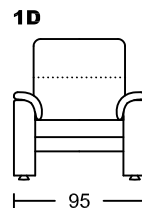

## Designed by GIORMANI

此為簡易圖僅供參考基本資料之用。  
 梳化產品屬軟性產品，請預算每件產品  
 規格會有公差為+/-5 厘米之內。  
 詳情必須查詢店員。（單位：cm）

**The information is used for reference only.  
 The actual size of each piece of the product  
 should be subject to the discrepancies of +/-5cm.  
 Please check with our salespersons for further details.  
 27/12/2022**