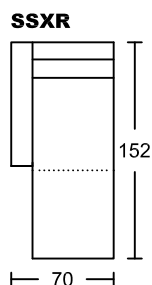

# METRO I 4032A-M1

## Designed by GIORMANI

此為簡易圖僅供參考基本資料之用。  
 梳化產品屬軟性產品，請預算每件產品  
 規格會有公差為+/-5 厘米之內。  
 詳情必須查詢店員。（單位：cm）

**The information is used for reference only.  
 The actual size of each piece of the product  
 should be subject to the discrepancies of +/-5cm.  
 Please check with our salespersons for further details.  
 27/12/2022**