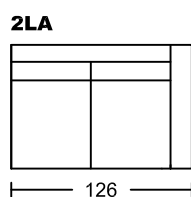

# METRO I 4032A-M1

## Designed by GIORMANI

此為簡易圖僅供參考基本資料之用。  
 梳化產品屬軟性產品，請預算每件產品  
 規格會有公差為+/-5 厘米之內。  
 詳情必須查詢店員。（單位：cm）

**The information is used for reference only.  
 The actual size of each piece of the product  
 should be subject to the discrepancies of +/-5cm.  
 Please check with our salespersons for further details.  
 27/12/2022**