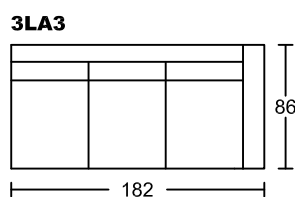

# METRO I 4032A-M1

## Designed by GIORMANI

此為簡易圖僅供參考基本資料之用。  
 梳化產品屬軟性產品，請預算每件產品  
 規格會有公差為+/-5 厘米之內。  
 詳情必須查詢店員。（單位：cm）

**The information is used for reference only.  
 The actual size of each piece of the product  
 should be subject to the discrepancies of +/-5cm.  
 Please check with our salespersons for further details.  
 27/12/2022**