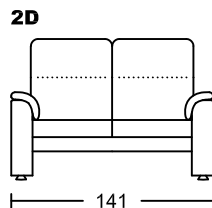

## Designed by GIORMANI

此為簡易圖僅供參考基本資料之用。  
 梳化產品屬軟性產品，請預算每件產品  
 規格會有公差為+/-5 厘米之內。  
 詳情必須查詢店員。（單位：cm）

**The information is used for reference only.  
 The actual size of each piece of the product  
 should be subject to the discrepancies of +/-5cm.  
 Please check with our salespersons for further details.  
 27/12/2022**