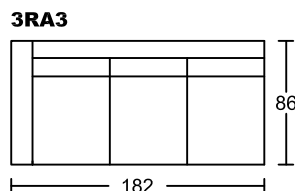

## Designed by GIORMANI

此為簡易圖僅供參考基本資料之用。  
 梳化產品屬軟性產品，請預算每件產品  
 規格會有公差為+/-5 厘米之內。  
 詳情必須查詢店員。（單位：cm）

**The information is used for reference only.  
 The actual size of each piece of the product  
 should be subject to the discrepancies of +/-5cm.  
 Please check with our salespersons for further details.  
 27/12/2022**