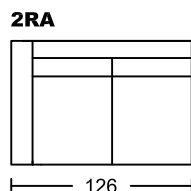

# METRO I 4032A-M1

## Designed by GIORMANI

此為簡易圖僅供參考基本資料之用。  
 梳化產品屬軟性產品，請預算每件產品  
 規格會有公差為+/-5 厘米之內。  
 詳情必須查詢店員。（單位：cm）

**The information is used for reference only.  
 The actual size of each piece of the product  
 should be subject to the discrepancies of +/-5cm.  
 Please check with our salespersons for further details.  
 27/12/2022**