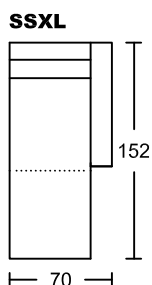

# METRO I 4032A-M1

## Designed by GIORMANI

此為簡易圖僅供參考基本資料之用。  
 梳化產品屬軟性產品，請預算每件產品  
 規格會有公差為+/-5 厘米之內。  
 詳情必須查詢店員。（單位：cm）

**The information is used for reference only.  
 The actual size of each piece of the product  
 should be subject to the discrepancies of +/-5cm.  
 Please check with our salespersons for further details.  
 27/12/2022**