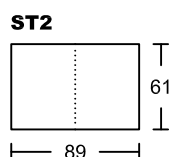

# METRO I 4032A-M1

## Designed by GIORMANI

此為簡易圖僅供參考基本資料之用。  
 梳化產品屬軟性產品，請預算每件產品  
 規格會有公差為+/-5 厘米之內。  
 詳情必須查詢店員。（單位：cm）

**The information is used for reference only.  
 The actual size of each piece of the product  
 should be subject to the discrepancies of +/-5cm.  
 Please check with our salespersons for further details.  
 27/12/2022**