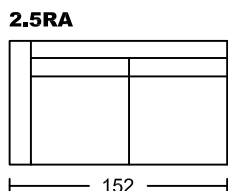

# METRO I 4032A-M1

## Designed by GIORMANI

此為簡易圖僅供參考基本資料之用。  
 梳化產品屬軟性產品，請預算每件產品  
 規格會有公差為+/-5 厘米之內。  
 詳情必須查詢店員。（單位：cm）

**The information is used for reference only.  
 The actual size of each piece of the product  
 should be subject to the discrepancies of +/-5cm.  
 Please check with our salespersons for further details.  
 27/12/2022**