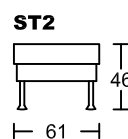

## Designed by GIORMANI

此為簡易圖僅供參考基本資料之用。  
 梳化產品屬軟性產品，請預算每件產品  
 規格會有公差為+/-5 厘米之內。  
 詳情必須查詢店員。（單位：cm）

**The information is used for reference only.  
 The actual size of each piece of the product  
 should be subject to the discrepancies of +/-5cm.  
 Please check with our salespersons for further details.  
 27/12/2022**