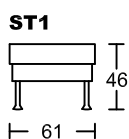

## Designed by GIORMANI

此為簡易圖僅供參考基本資料之用。  
 梳化產品屬軟性產品，請預算每件產品  
 規格會有公差為+/-5 厘米之內。  
 詳情必須查詢店員。（單位：cm）

**The information is used for reference only.  
 The actual size of each piece of the product  
 should be subject to the discrepancies of +/-5cm.  
 Please check with our salespersons for further details.  
 27/12/2022**