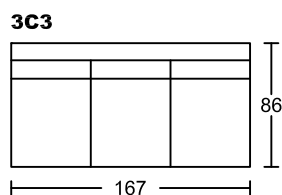

# METRO I 4032A-M1

## Designed by GIORMANI

此為簡易圖僅供參考基本資料之用。  
 梳化產品屬軟性產品，請預算每件產品  
 規格會有公差為+/-5 厘米之內。  
 詳情必須查詢店員。（單位：cm）

**The information is used for reference only.  
 The actual size of each piece of the product  
 should be subject to the discrepancies of +/-5cm.  
 Please check with our salespersons for further details.  
 27/12/2022**