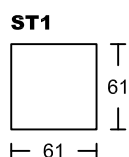

## Designed by GIORMANI

此為簡易圖僅供參考基本資料之用。  
 梳化產品屬軟性產品，請預算每件產品  
 規格會有公差為+/-5 厘米之內。  
 詳情必須查詢店員。（單位：cm）

**The information is used for reference only.  
 The actual size of each piece of the product  
 should be subject to the discrepancies of +/-5cm.  
 Please check with our salespersons for further details.  
 27/12/2022**