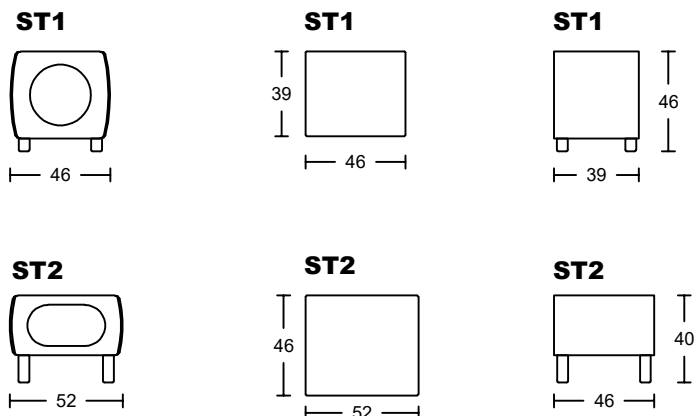

# WRAP ME UP S001A-Q1

---

Designed by GIORMANI

---

S001A-Q1 整件全皮做法

S001A0-Q1 整件全布做法

此為簡易圖僅供參考基本資料之用。  
梳化產品屬軟性產品，請預算每件產品  
規格會有公差為+/-5 厘米之內。  
詳情必須查詢店員。（單位：cm）

**The information is used for reference only.  
The actual size of each piece of the product  
should be subject to the discrepancies of +/-5cm.  
Please check with our salespersons for further details.**  
25/5/2023