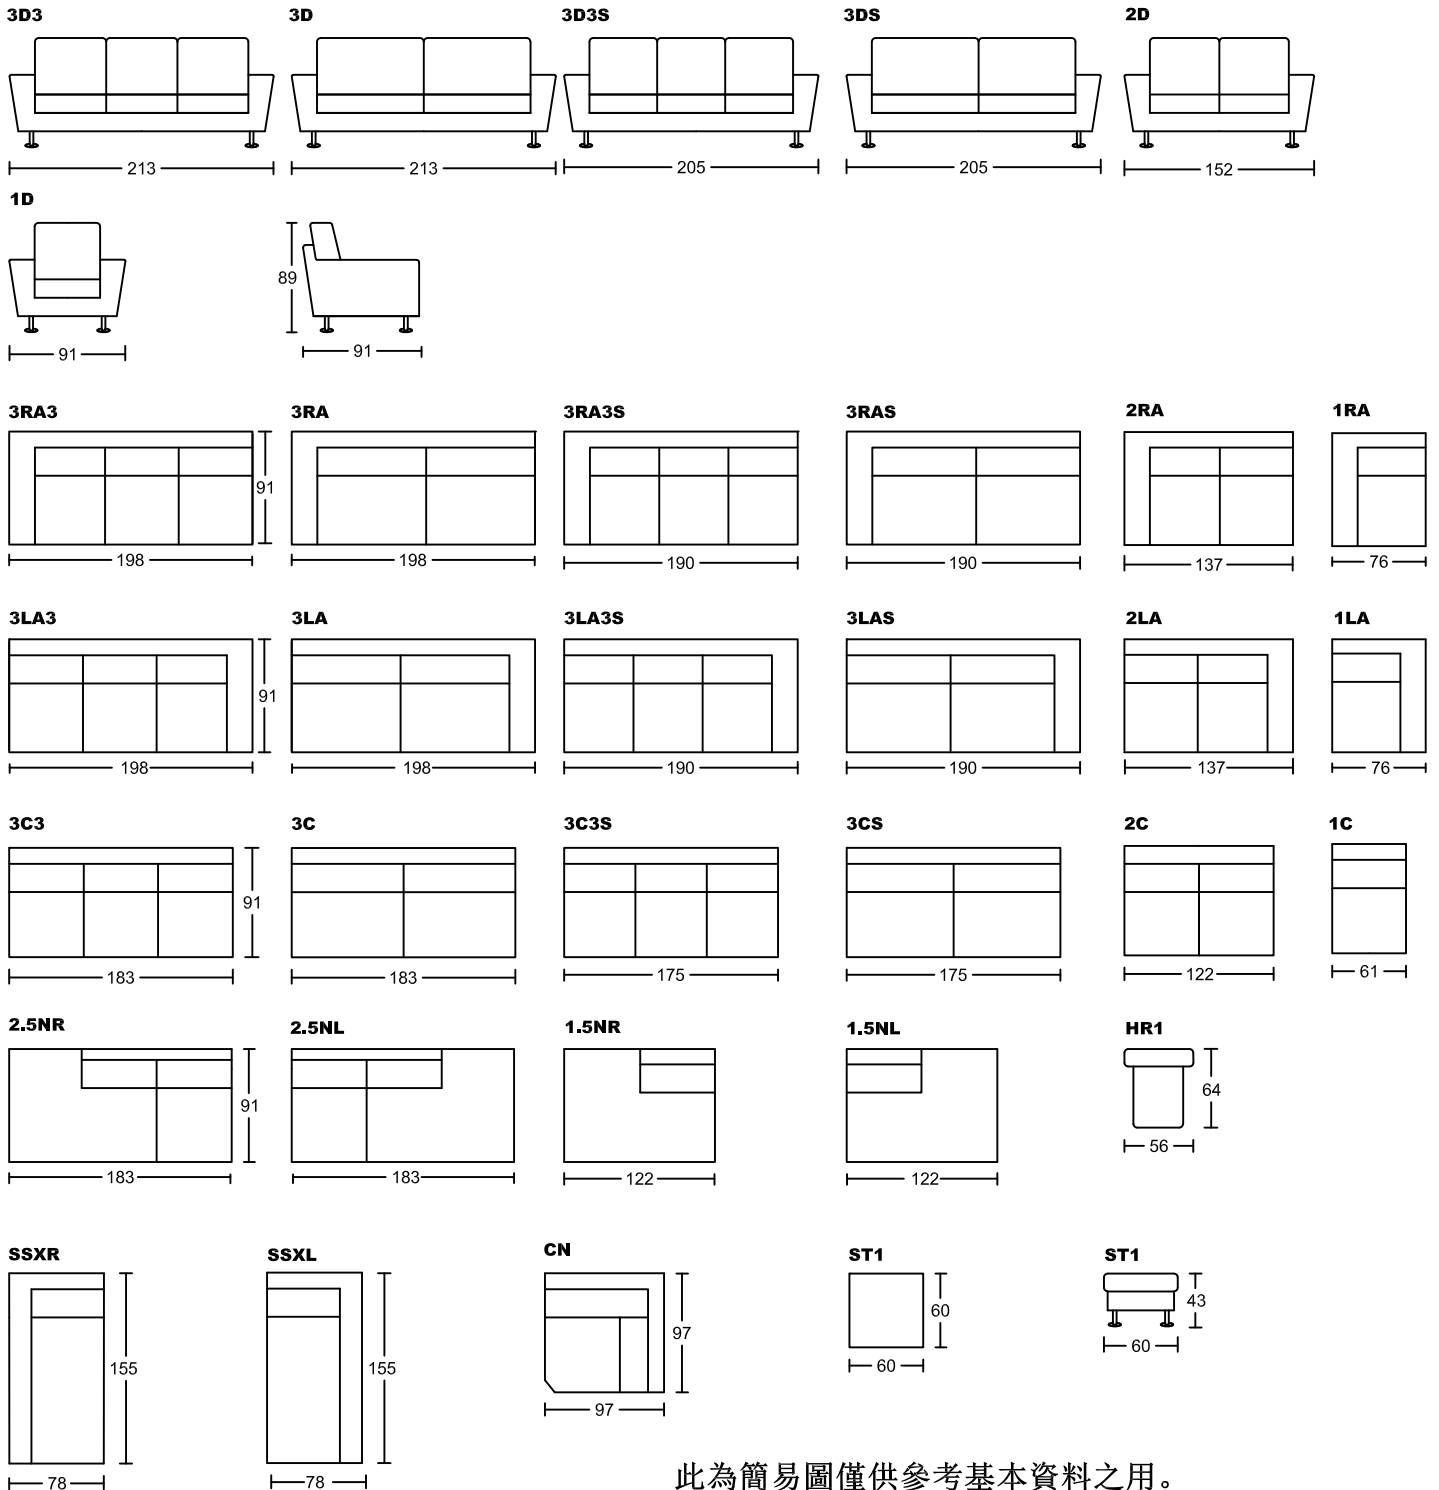

CAPRICORN I 5009A-M1

Designed by GIORMANI

此為簡易圖僅供參考基本資料之用。

梳化產品屬軟性產品，請預算每件產品

規格會有公差為+/-5 厘米之內。

詳情必須查詢店員。（單位：cm）

The information is used for reference only.

The actual size of each piece of the product

should be subject to the discrepancies of +/-5cm.

Please check with our salespersons for further details.

25/05/2023