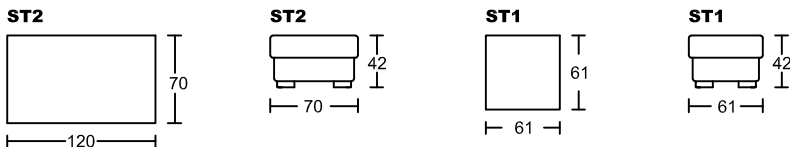

# PORTA JR II 5099A-H1

Designed by GIORMANI

此為簡易圖僅供參考基本資料之用。  
梳化產品屬軟性產品，請預算每件產品  
規格會有公差為 $\pm 5$ 厘米之內。  
詳情必須查詢店員。（單位：cm）

**The information is used for reference only.  
The actual size of each piece of the product  
should be subject to the discrepancies of  $\pm 5$ cm.  
Please check with our salespersons for further details.  
25/5/2023**