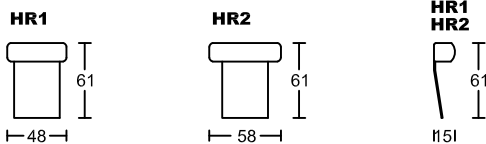

# PORTA JR II 5099A-H1

Designed by GIORMANI

此為簡易圖僅供參考基本資料之用。  
梳化產品屬軟性產品，請預算每件產品  
規格會有公差為 $\pm 5$ 厘米之內。  
詳情必須查詢店員。（單位：cm）

**The information is used for reference only.  
The actual size of each piece of the product  
should be subject to the discrepancies of  $\pm 5$ cm.  
Please check with our salespersons for further details.  
25/5/2023**