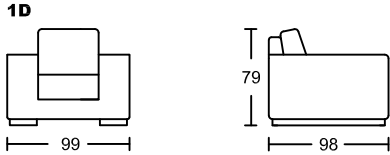

# PORTA JR II 5099A-H1

Designed by GIORMANI

此為簡易圖僅供參考基本資料之用。  
梳化產品屬軟性產品，請預算每件產品  
規格會有公差為 $\pm 5$ 厘米之內。  
詳情必須查詢店員。（單位：cm）

**The information is used for reference only.  
The actual size of each piece of the product  
should be subject to the discrepancies of  $\pm 5$ cm.  
Please check with our salespersons for further details.  
25/5/2023**