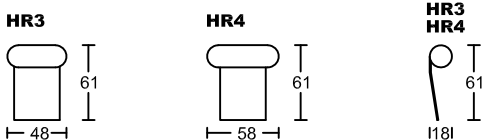

# PORTA JR II 5099A-H1

Designed by GIORMANI

此為簡易圖僅供參考基本資料之用。  
梳化產品屬軟性產品，請預算每件產品  
規格會有公差為 $\pm 5$ 厘米之內。  
詳情必須查詢店員。（單位：cm）

**The information is used for reference only.  
The actual size of each piece of the product  
should be subject to the discrepancies of  $\pm 5$ cm.  
Please check with our salespersons for further details.  
25/5/2023**