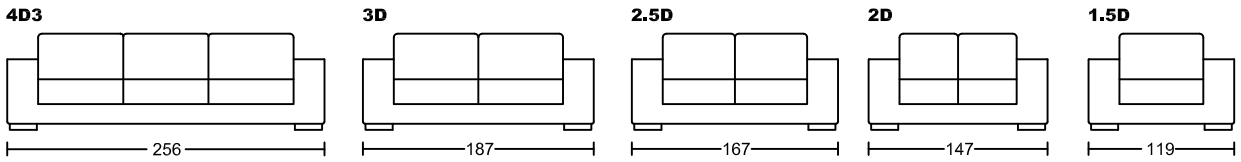

# PORTA JR II 5099A-H1

Designed by GIORMANI

此為簡易圖僅供參考基本資料之用。  
梳化產品屬軟性產品，請預算每件產品  
規格會有公差為 $\pm 5$ 厘米之內。  
詳情必須查詢店員。（單位：cm）

**The information is used for reference only.  
The actual size of each piece of the product  
should be subject to the discrepancies of  $\pm 5$ cm.  
Please check with our salespersons for further details.  
25/5/2023**