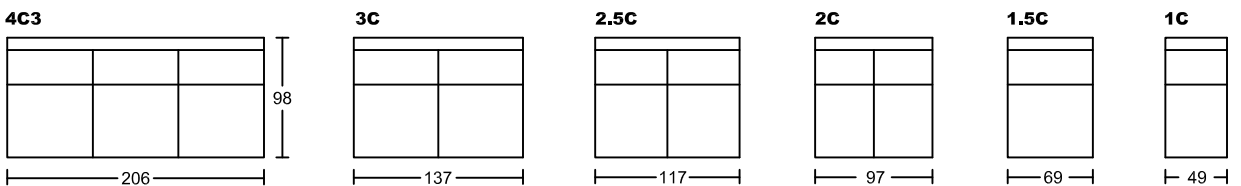

# PORTA JR II 5099A-H1

Designed by GIORMANI

此為簡易圖僅供參考基本資料之用。  
梳化產品屬軟性產品，請預算每件產品  
規格會有公差為 $\pm 5$ 厘米之內。  
詳情必須查詢店員。（單位：cm）

**The information is used for reference only.  
The actual size of each piece of the product  
should be subject to the discrepancies of  $\pm 5$ cm.  
Please check with our salespersons for further details.  
25/5/2023**