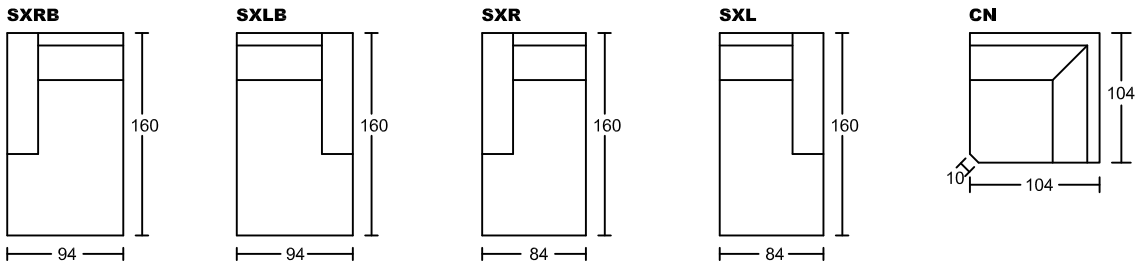

# PORTA JR II 5099A-H1

Designed by GIORMANI

此為簡易圖僅供參考基本資料之用。  
梳化產品屬軟性產品，請預算每件產品  
規格會有公差為 $\pm 5$ 厘米之內。  
詳情必須查詢店員。（單位：cm）

**The information is used for reference only.  
The actual size of each piece of the product  
should be subject to the discrepancies of  $\pm 5$ cm.  
Please check with our salespersons for further details.  
25/5/2023**