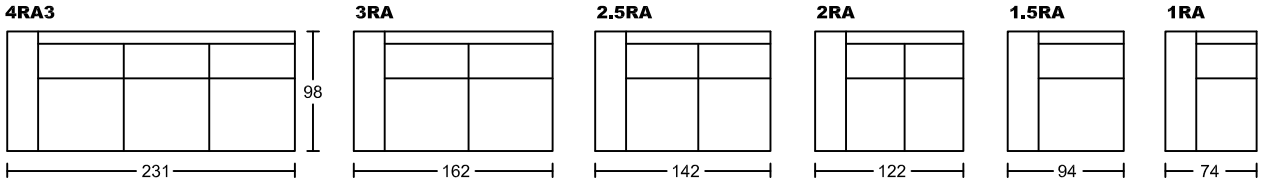

# PORTA JR II 5099A-H1

Designed by GIORMANI

此為簡易圖僅供參考基本資料之用。  
梳化產品屬軟性產品，請預算每件產品  
規格會有公差為 $\pm 5$ 厘米之內。  
詳情必須查詢店員。（單位：cm）

**The information is used for reference only.  
The actual size of each piece of the product  
should be subject to the discrepancies of  $\pm 5$ cm.  
Please check with our salespersons for further details.  
25/5/2023**