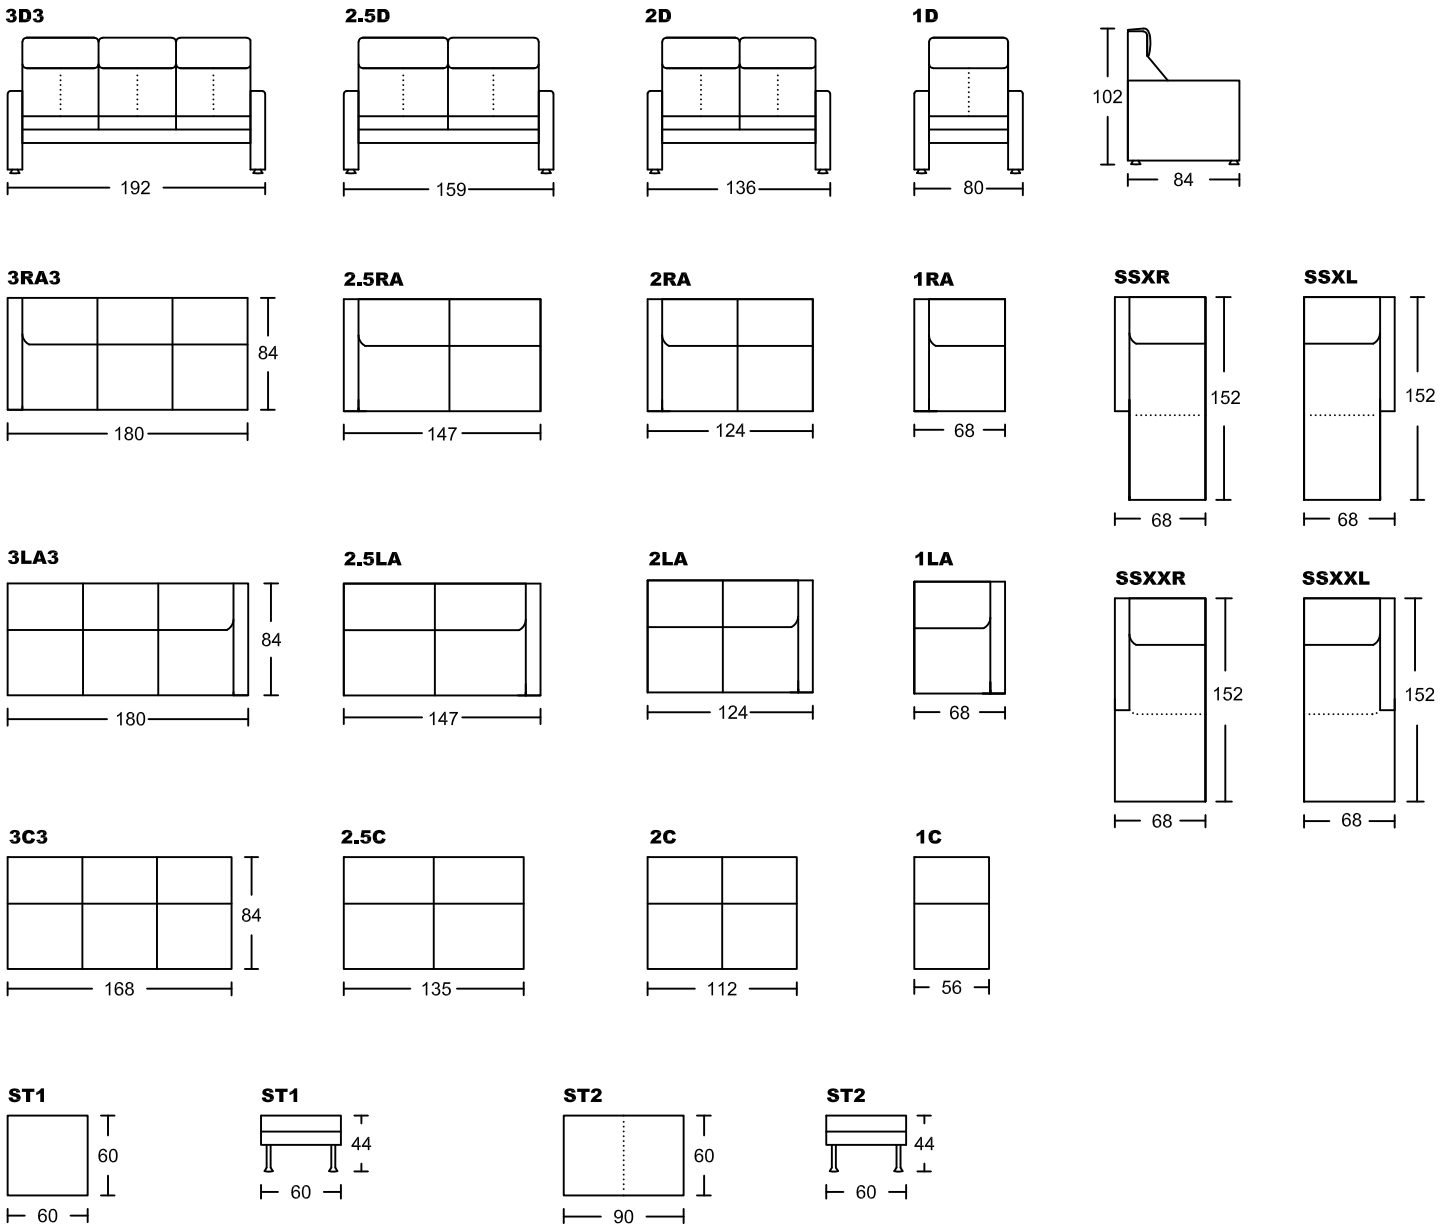

CARINA VII 4047A-M1

Designed by GIORMANI

此為簡易圖僅供參考基本資料之用。
 梳化產品屬軟性產品，請預算每件產品
 規格會有公差為+/-5 厘米之內。
 詳情必須查詢店員。（單位：cm）

**The information is used for reference only.
 The actual size of each piece of the product
 should be subject to the discrepancies of +/-5cm.
 Please check with our salespersons for further details.
 24/05/2023**