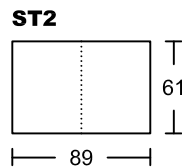

KOSMO III 4037A-M1

Designed by GIORMANI

此為簡易圖僅供參考基本資料之用。
 梳化產品屬軟性產品，請預算每件產品
 規格會有公差為+/-5 厘米之內。
 詳情必須查詢店員。（單位：cm）

**The information is used for reference only.
 The actual size of each piece of the product
 should be subject to the discrepancies of +/-5cm.
 Please check with our salespersons for further details.
 15/12/2022**