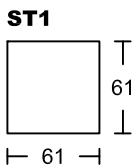

KOSMO III 4037A-M1

Designed by GIORMANI

此為簡易圖僅供參考基本資料之用。
 梳化產品屬軟性產品，請預算每件產品
 規格會有公差為+/-5 厘米之內。
 詳情必須查詢店員。（單位：cm）

**The information is used for reference only.
 The actual size of each piece of the product
 should be subject to the discrepancies of +/-5cm.
 Please check with our salespersons for further details.
 15/12/2022**