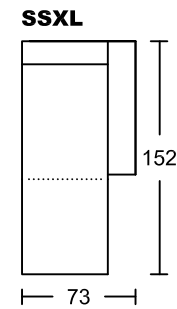

KOSMO III 4037A-M1

Designed by GIORMANI

此為簡易圖僅供參考基本資料之用。
 梳化產品屬軟性產品，請預算每件產品
 規格會有公差為+/-5 厘米之內。
 詳情必須查詢店員。（單位：cm）

**The information is used for reference only.
 The actual size of each piece of the product
 should be subject to the discrepancies of +/-5cm.
 Please check with our salespersons for further details.
 15/12/2022**