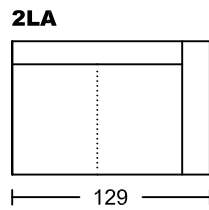

KOSMO III 4037A-M1

Designed by GIORMANI

此為簡易圖僅供參考基本資料之用。
 梳化產品屬軟性產品，請預算每件產品
 規格會有公差為+/-5 厘米之內。
 詳情必須查詢店員。（單位：cm）

**The information is used for reference only.
 The actual size of each piece of the product
 should be subject to the discrepancies of +/-5cm.
 Please check with our salespersons for further details.
 15/12/2022**