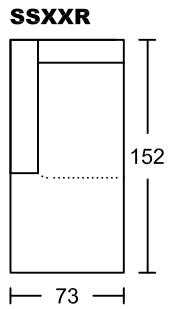

KOSMO III 4037A-M1

Designed by GIORMANI

此為簡易圖僅供參考基本資料之用。
 梳化產品屬軟性產品，請預算每件產品
 規格會有公差為+/-5 厘米之內。
 詳情必須查詢店員。（單位：cm）

**The information is used for reference only.
 The actual size of each piece of the product
 should be subject to the discrepancies of +/-5cm.
 Please check with our salespersons for further details.
 15/12/2022**