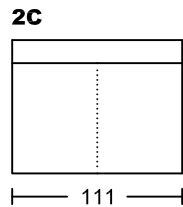

KOSMO III 4037A-M1

Designed by GIORMANI

此為簡易圖僅供參考基本資料之用。
 梳化產品屬軟性產品，請預算每件產品
 規格會有公差為+/-5 厘米之內。
 詳情必須查詢店員。（單位：cm）

**The information is used for reference only.
 The actual size of each piece of the product
 should be subject to the discrepancies of +/-5cm.
 Please check with our salespersons for further details.
 15/12/2022**