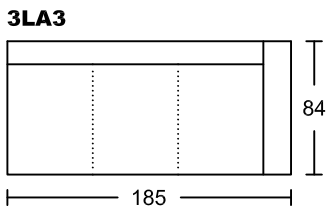

KOSMO III 4037A-M1

Designed by GIORMANI

此為簡易圖僅供參考基本資料之用。
 梳化產品屬軟性產品，請預算每件產品
 規格會有公差為+/-5 厘米之內。
 詳情必須查詢店員。（單位：cm）

**The information is used for reference only.
 The actual size of each piece of the product
 should be subject to the discrepancies of +/-5cm.
 Please check with our salespersons for further details.
 15/12/2022**