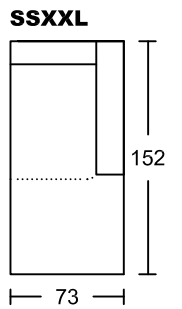

KOSMO III 4037A-M1

Designed by GIORMANI

此為簡易圖僅供參考基本資料之用。
 梳化產品屬軟性產品，請預算每件產品
 規格會有公差為+/-5 厘米之內。
 詳情必須查詢店員。（單位：cm）

**The information is used for reference only.
 The actual size of each piece of the product
 should be subject to the discrepancies of +/-5cm.
 Please check with our salespersons for further details.
 15/12/2022**