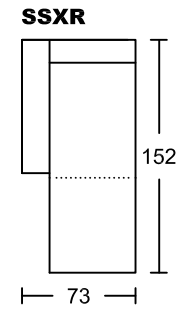

KOSMO III 4037A-M1

Designed by GIORMANI

此為簡易圖僅供參考基本資料之用。
 梳化產品屬軟性產品，請預算每件產品
 規格會有公差為+/-5 厘米之內。
 詳情必須查詢店員。（單位：cm）

**The information is used for reference only.
 The actual size of each piece of the product
 should be subject to the discrepancies of +/-5cm.
 Please check with our salespersons for further details.
 15/12/2022**