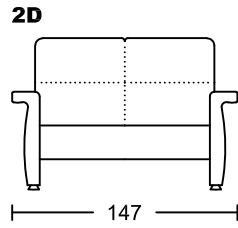

KOSMO III 4037A-M1

Designed by GIORMANI

此為簡易圖僅供參考基本資料之用。
 梳化產品屬軟性產品，請預算每件產品
 規格會有公差為+/-5 厘米之內。
 詳情必須查詢店員。（單位：cm）

**The information is used for reference only.
 The actual size of each piece of the product
 should be subject to the discrepancies of +/-5cm.
 Please check with our salespersons for further details.
 15/12/2022**