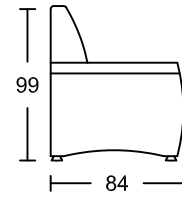

KOSMO III 4037A-M1

Designed by GIORMANI

此為簡易圖僅供參考基本資料之用。
 梳化產品屬軟性產品，請預算每件產品
 規格會有公差為+/-5 厘米之內。
 詳情必須查詢店員。（單位：cm）

**The information is used for reference only.
 The actual size of each piece of the product
 should be subject to the discrepancies of +/-5cm.
 Please check with our salespersons for further details.
 15/12/2022**