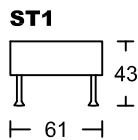

KOSMO III 4037A-M1

Designed by GIORMANI

此為簡易圖僅供參考基本資料之用。
 梳化產品屬軟性產品，請預算每件產品
 規格會有公差為+/-5 厘米之內。
 詳情必須查詢店員。（單位：cm）

**The information is used for reference only.
 The actual size of each piece of the product
 should be subject to the discrepancies of +/-5cm.
 Please check with our salespersons for further details.
 15/12/2022**