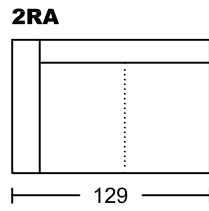

KOSMO III 4037A-M1

Designed by GIORMANI

此為簡易圖僅供參考基本資料之用。
 梳化產品屬軟性產品，請預算每件產品
 規格會有公差為+/-5 厘米之內。
 詳情必須查詢店員。（單位：cm）

**The information is used for reference only.
 The actual size of each piece of the product
 should be subject to the discrepancies of +/-5cm.
 Please check with our salespersons for further details.
 15/12/2022**