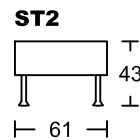

KOSMO III 4037A-M1

Designed by GIORMANI

此為簡易圖僅供參考基本資料之用。
 梳化產品屬軟性產品，請預算每件產品
 規格會有公差為+/-5 厘米之內。
 詳情必須查詢店員。（單位：cm）

**The information is used for reference only.
 The actual size of each piece of the product
 should be subject to the discrepancies of +/-5cm.
 Please check with our salespersons for further details.
 15/12/2022**