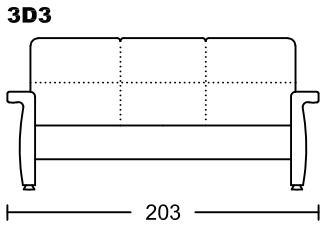

KOSMO III 4037A-M1

Designed by GIORMANI

此為簡易圖僅供參考基本資料之用。
 梳化產品屬軟性產品，請預算每件產品
 規格會有公差為+/-5 厘米之內。
 詳情必須查詢店員。（單位：cm）

**The information is used for reference only.
 The actual size of each piece of the product
 should be subject to the discrepancies of +/-5cm.
 Please check with our salespersons for further details.
 15/12/2022**