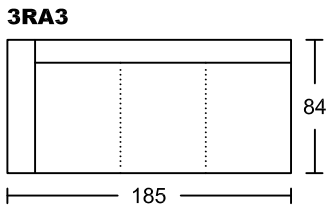

KOSMO III 4037A-M1

Designed by GIORMANI

此為簡易圖僅供參考基本資料之用。
 梳化產品屬軟性產品，請預算每件產品
 規格會有公差為+/-5 厘米之內。
 詳情必須查詢店員。（單位：cm）

**The information is used for reference only.
 The actual size of each piece of the product
 should be subject to the discrepancies of +/-5cm.
 Please check with our salespersons for further details.
 15/12/2022**