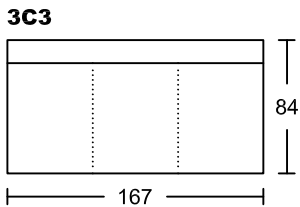

KOSMO III 4037A-M1

Designed by GIORMANI

此為簡易圖僅供參考基本資料之用。
 梳化產品屬軟性產品，請預算每件產品
 規格會有公差為+/-5 厘米之內。
 詳情必須查詢店員。（單位：cm）

**The information is used for reference only.
 The actual size of each piece of the product
 should be subject to the discrepancies of +/-5cm.
 Please check with our salespersons for further details.
 15/12/2022**