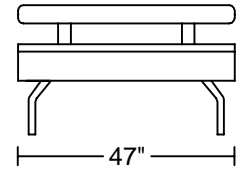

KARDEN D004A

Designed by GIORMANI

2C

BH01

BH01

BH02

BH02

BH02

此為簡易圖僅供參考基本資料之用。
梳化產品屬軟性產品，請預算每件產品
規格會有公差為 ± 2 寸之內。
詳情必須查詢店員。（單位：英寸）
The information is used for reference only.
The actual size of each piece of the product
should be subject to the discrepancies of ± 2 ".
Please check with our salespersons for further details.