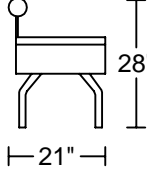

KARDEN D004A

Designed by GIORMANI

2C

BH01

BH01

BH02

BH02

BH02

此為簡易圖僅供參考基本資料之用。
梳化產品屬軟性產品，請預算每件產品
規格會有公差為 ± 2 寸之內。
詳情必須查詢店員。（單位：英寸）
The information is used for reference only.
The actual size of each piece of the product
should be subject to the discrepancies of ± 2 ".
Please check with our salespersons for further details.