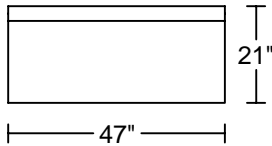

KARDEN D004A

Designed by GIORMANI

2C

BH01

BH01

BH02

BH02

BH02

此為簡易圖僅供參考基本資料之用。
梳化產品屬軟性產品，請預算每件產品
規格會有公差為 ± 2 寸之內。
詳情必須查詢店員。（單位：英寸）
The information is used for reference only.
The actual size of each piece of the product
should be subject to the discrepancies of ± 2 ".
Please check with our salespersons for further details.

18/8/2020