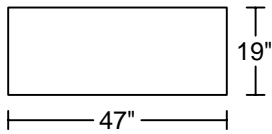

KARDEN D004A

Designed by GIORMANI

2C

BH01

BH01

BH02

BH02

BH02

此為簡易圖僅供參考基本資料之用。
梳化產品屬軟性產品，請預算每件產品
規格會有公差為 ± 2 寸之內。
詳情必須查詢店員。（單位：英寸）
The information is used for reference only.
The actual size of each piece of the product
should be subject to the discrepancies of ± 2 ".
Please check with our salespersons for further details.

18/8/2020