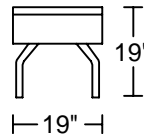

KARDEN D004A

Designed by GIORMANI

2C

BH01

BH01

BH02

BH02

BH02

此為簡易圖僅供參考基本資料之用。
梳化產品屬軟性產品，請預算每件產品
規格會有公差為 ± 2 寸之內。
詳情必須查詢店員。（單位：英寸）
The information is used for reference only.
The actual size of each piece of the product
should be subject to the discrepancies of ± 2 ".
Please check with our salespersons for further details.