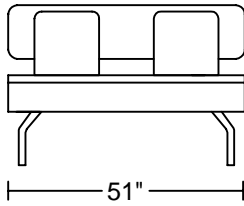

KARDEN D004A

Designed by GIORMANI

2C