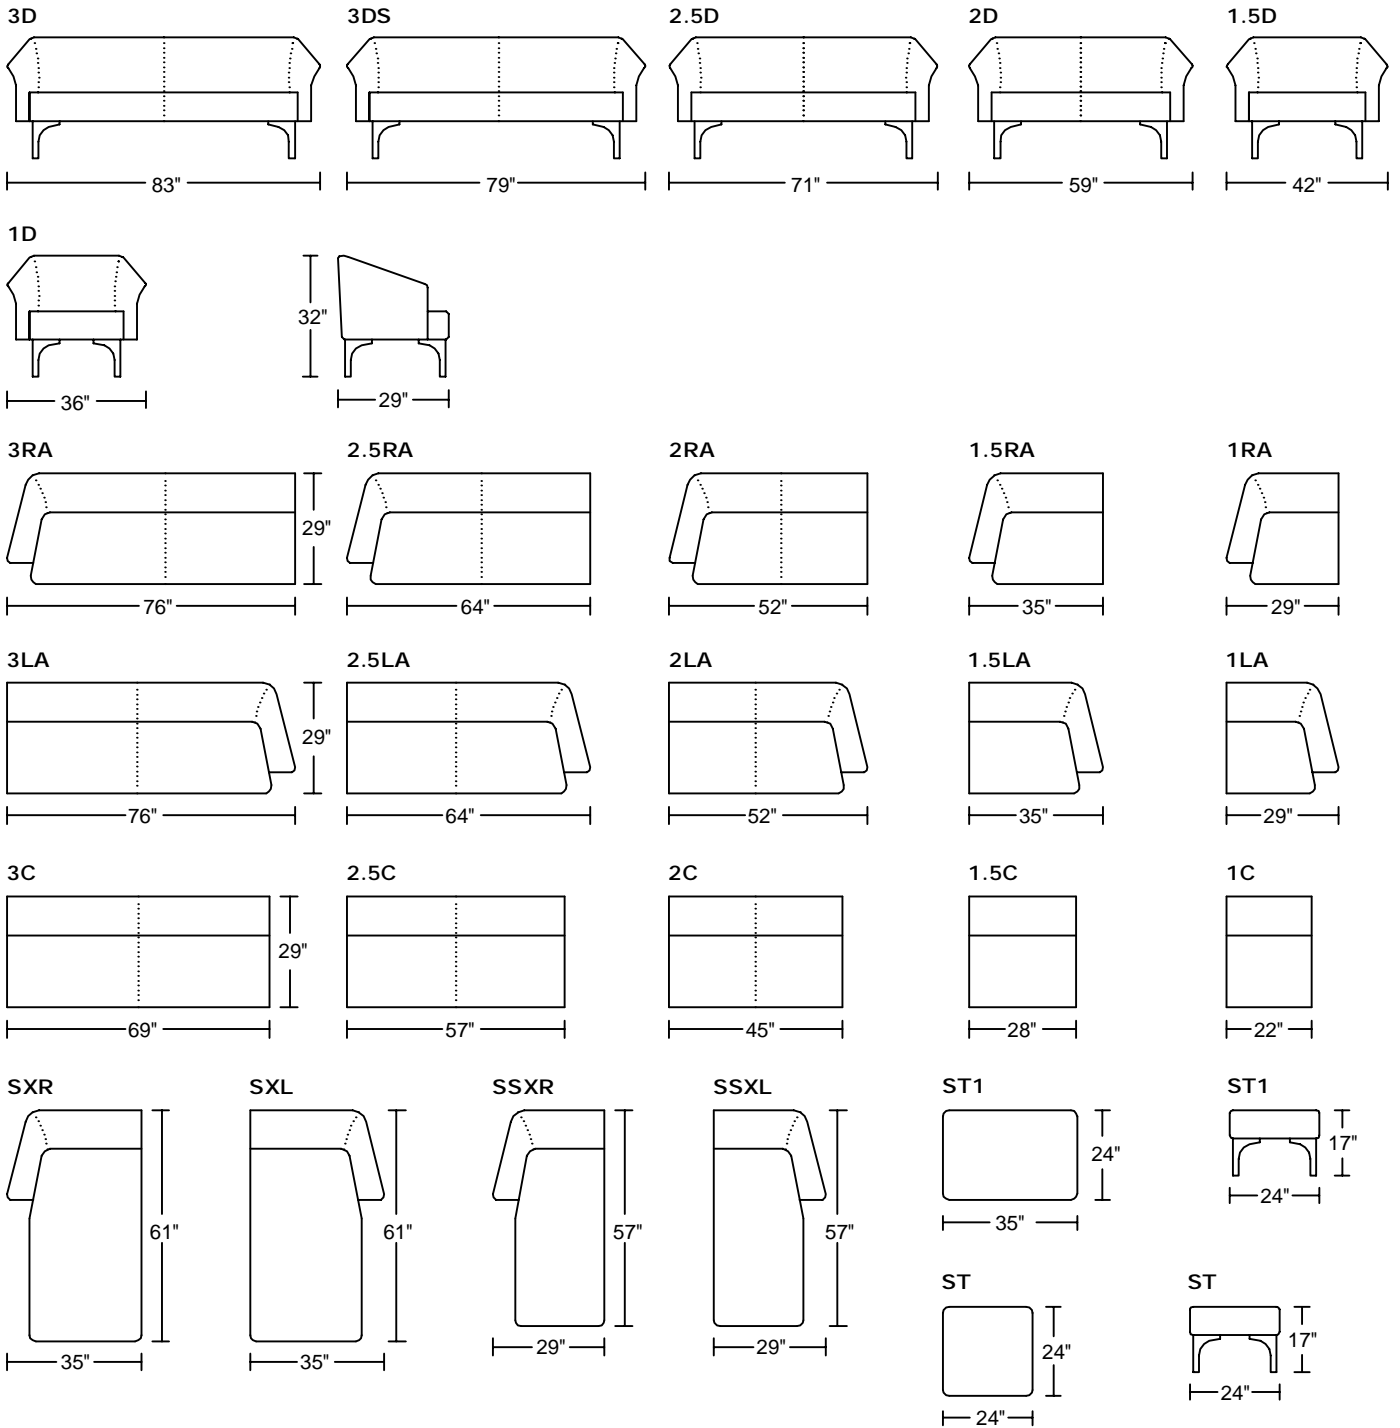

BREEZE 5838

Designed by GIORMANI

此為簡易圖僅供參考基本資料之用。
 梳化產品屬軟性產品，請預算每件產品
 規格會有公差為+/-2 寸之內。
 詳情必須查詢店員。（單位：英寸）
The information is used for reference only.
The actual size of each piece of the product
should be subject to the discrepancies of +/-2".
Please check with our salespersons for further details.
 11/12/2018