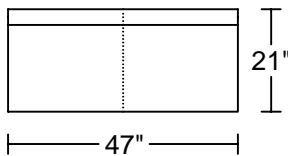

## Designed by GIORMANI

---

2D

BH01

BH01

BH02

BH02

BH02

此為簡易圖僅供參考基本資料之用。  
梳化產品屬軟性產品，請預算每件產品  
規格會有公差為 $\pm 2$ 寸之內。  
詳情必須查詢店員。（單位：英寸）  
**The information is used for reference only.**  
**The actual size of each piece of the product**  
**should be subject to the discrepancies of  $\pm 2$ ".**  
**Please check with our salespersons for further details.**  
19/10/2020