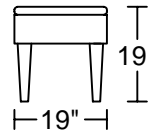

## Designed by GIORMANI

---

2D

BH01

BH01

BH02

BH02

BH02

此為簡易圖僅供參考基本資料之用。  
梳化產品屬軟性產品，請預算每件產品  
規格會有公差為 $\pm 2$ 寸之內。  
詳情必須查詢店員。（單位：英寸）  
**The information is used for reference only.**  
**The actual size of each piece of the product**  
**should be subject to the discrepancies of  $\pm 2$ ".**  
**Please check with our salespersons for further details.**  
19/10/2020