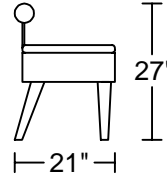

## Designed by GIORMANI

---

2D

BH01

BH01

BH02

BH02

BH02

此為簡易圖僅供參考基本資料之用。  
梳化產品屬軟性產品，請預算每件產品  
規格會有公差為 $\pm 2$ 寸之內。  
詳情必須查詢店員。（單位：英寸）  
**The information is used for reference only.**  
**The actual size of each piece of the product**  
**should be subject to the discrepancies of  $\pm 2$ ".**  
**Please check with our salespersons for further details.**  
19/10/2020