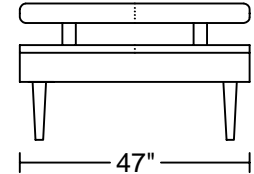

## Designed by GIORMANI

---

2D

BH01

BH01

BH02

BH02

BH02

此為簡易圖僅供參考基本資料之用。  
梳化產品屬軟性產品，請預算每件產品  
規格會有公差為 $\pm 2$ 寸之內。  
詳情必須查詢店員。（單位：英寸）  
**The information is used for reference only.**  
**The actual size of each piece of the product**  
**should be subject to the discrepancies of  $\pm 2$ ".**  
**Please check with our salespersons for further details.**  
19/10/2020