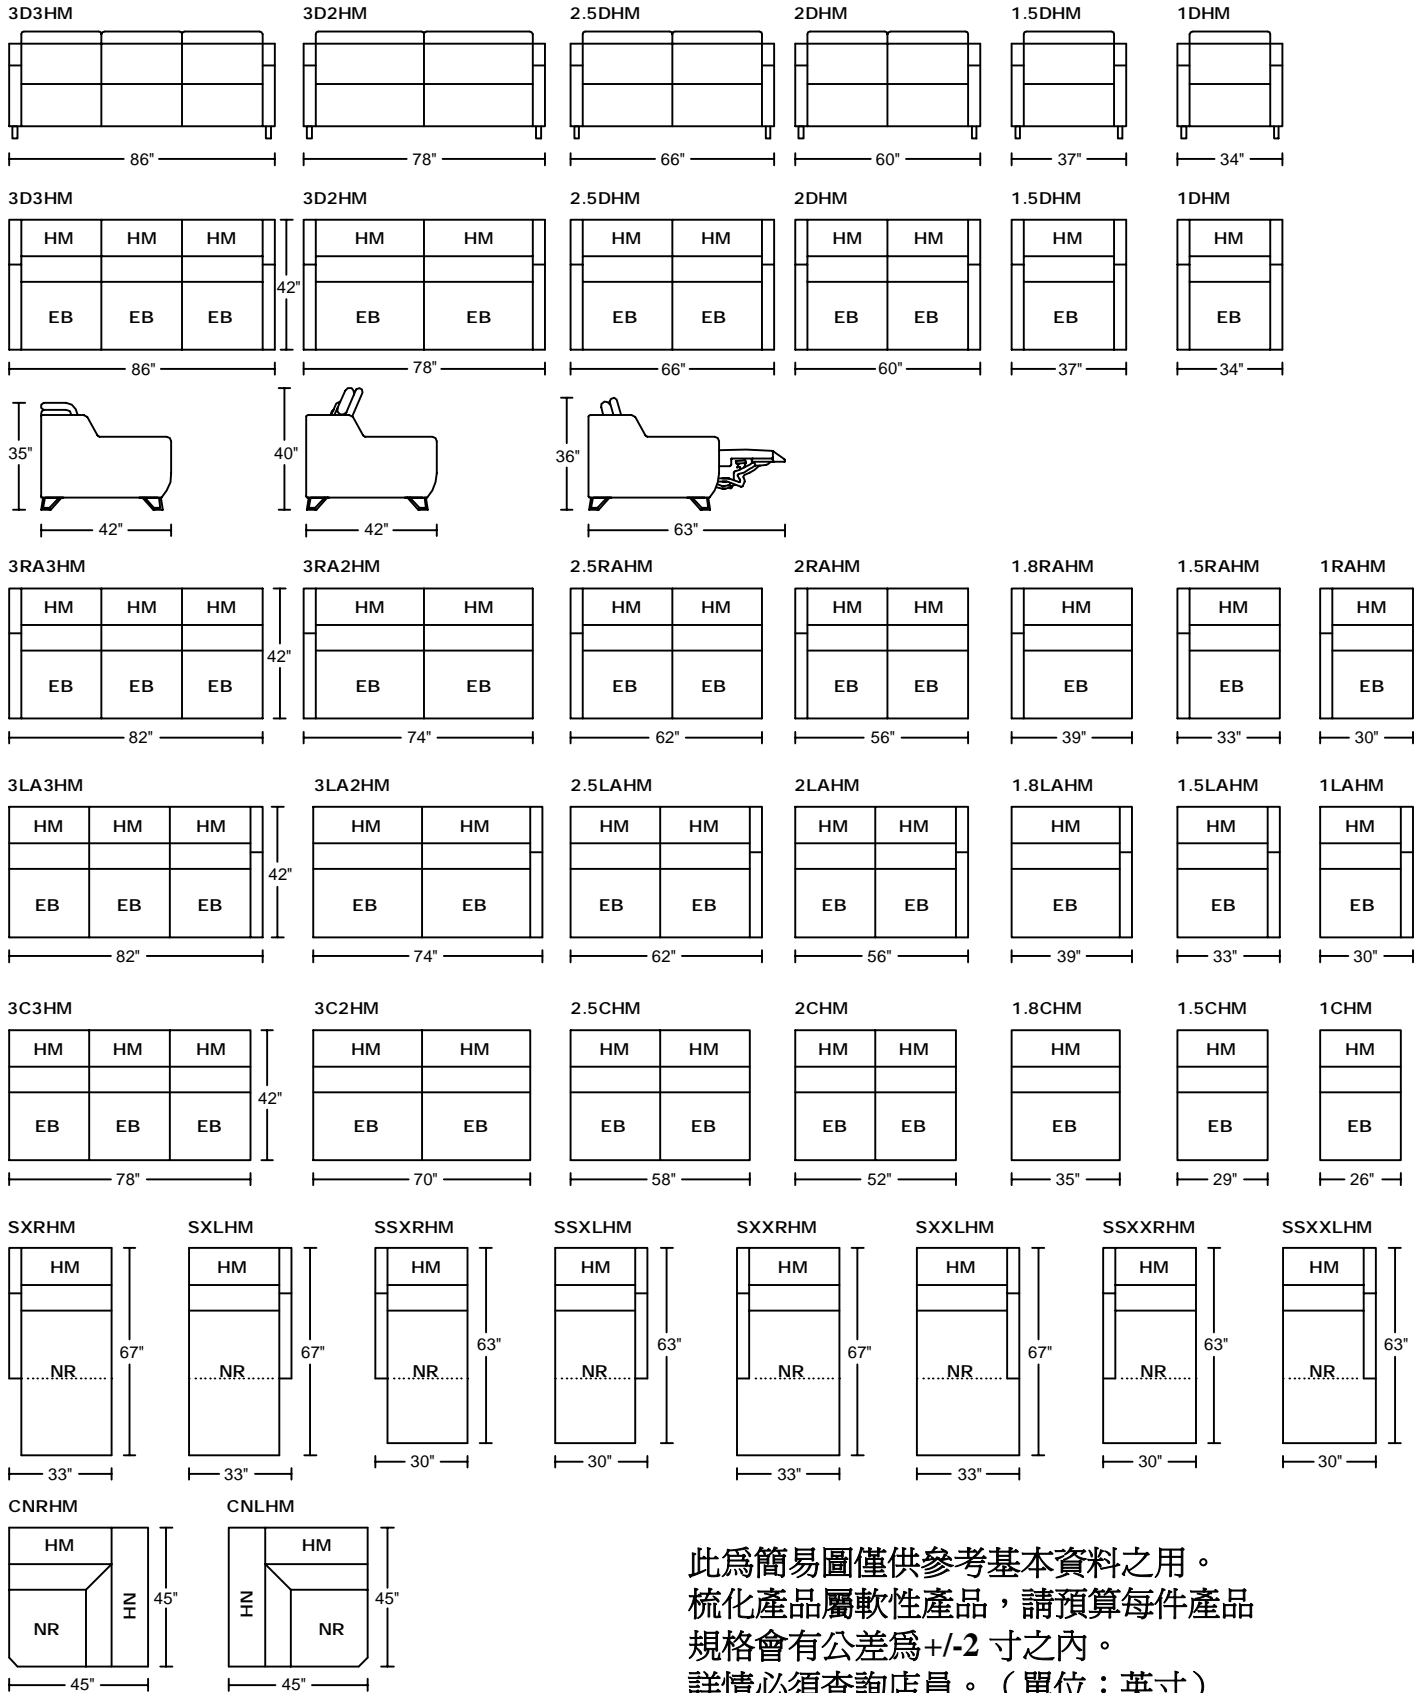

# HEIDEN 7117

## Designed by GIORMANI

Remark:

- HM = with electrical head mechanism & button switch
- EB = with electrical recliner mechanism & button switch
- NH = no head mechanism included
- NR = no recliner mechanism included

此為簡易圖僅供參考基本資料之用。  
 梳化產品屬軟性產品，請預算每件產品  
 規格會有公差為+/-2 寸之內。  
 詳情必須查詢店員。（單位：英寸）

**The information is used for reference only.**  
**The actual size of each piece of the product**  
**should be subject to the discrepancies of +/-2 ''.**  
**Please check with our salespersons for further details.**  
 15/12/2018