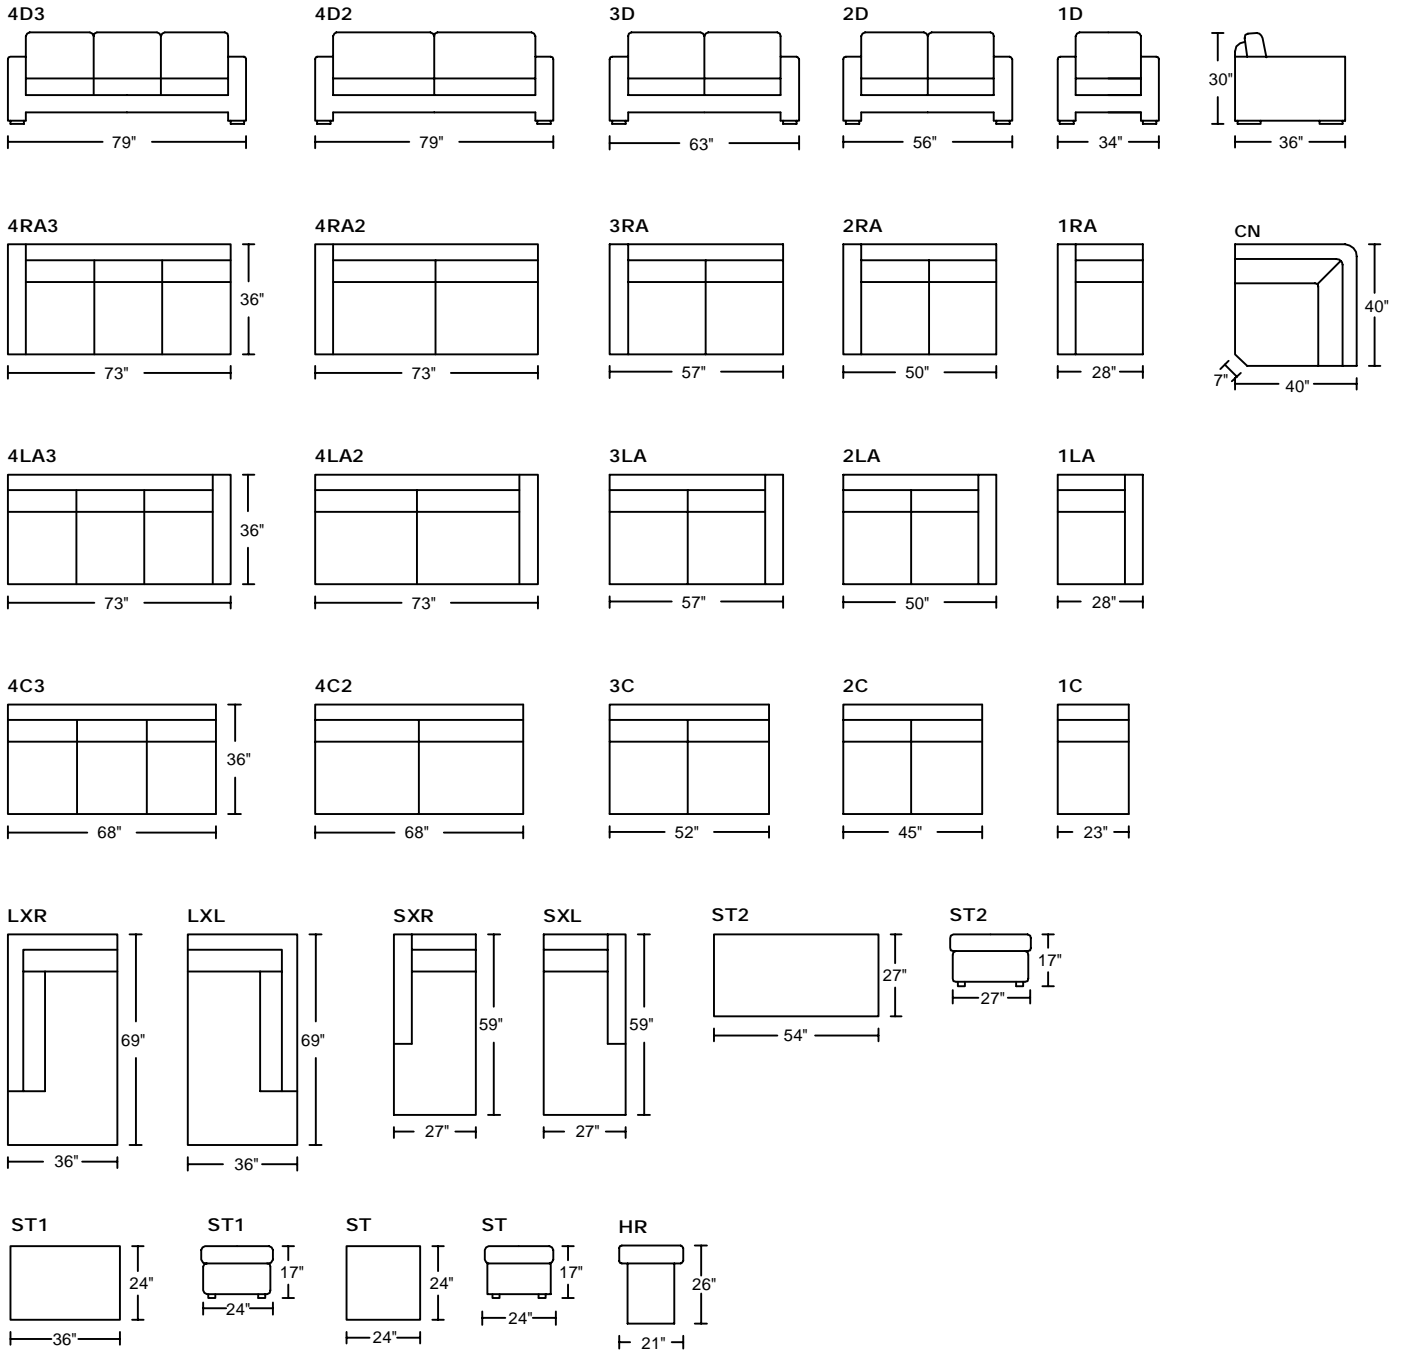

# LIBRA II 5032

## Designed by GIORMANI

此為簡易圖僅供參考基本資料之用。  
 梳化產品屬軟性產品，請預算每件產品  
 規格會有公差為+/-2 寸之內。  
 詳情必須查詢店員。（單位：英寸）  
**The information is used for reference only.**  
**The actual size of each piece of the product**  
**should be subject to the discrepancies of +/-2 ''.**  
**Please check with our salespersons for further details.**  
 3/7/2015