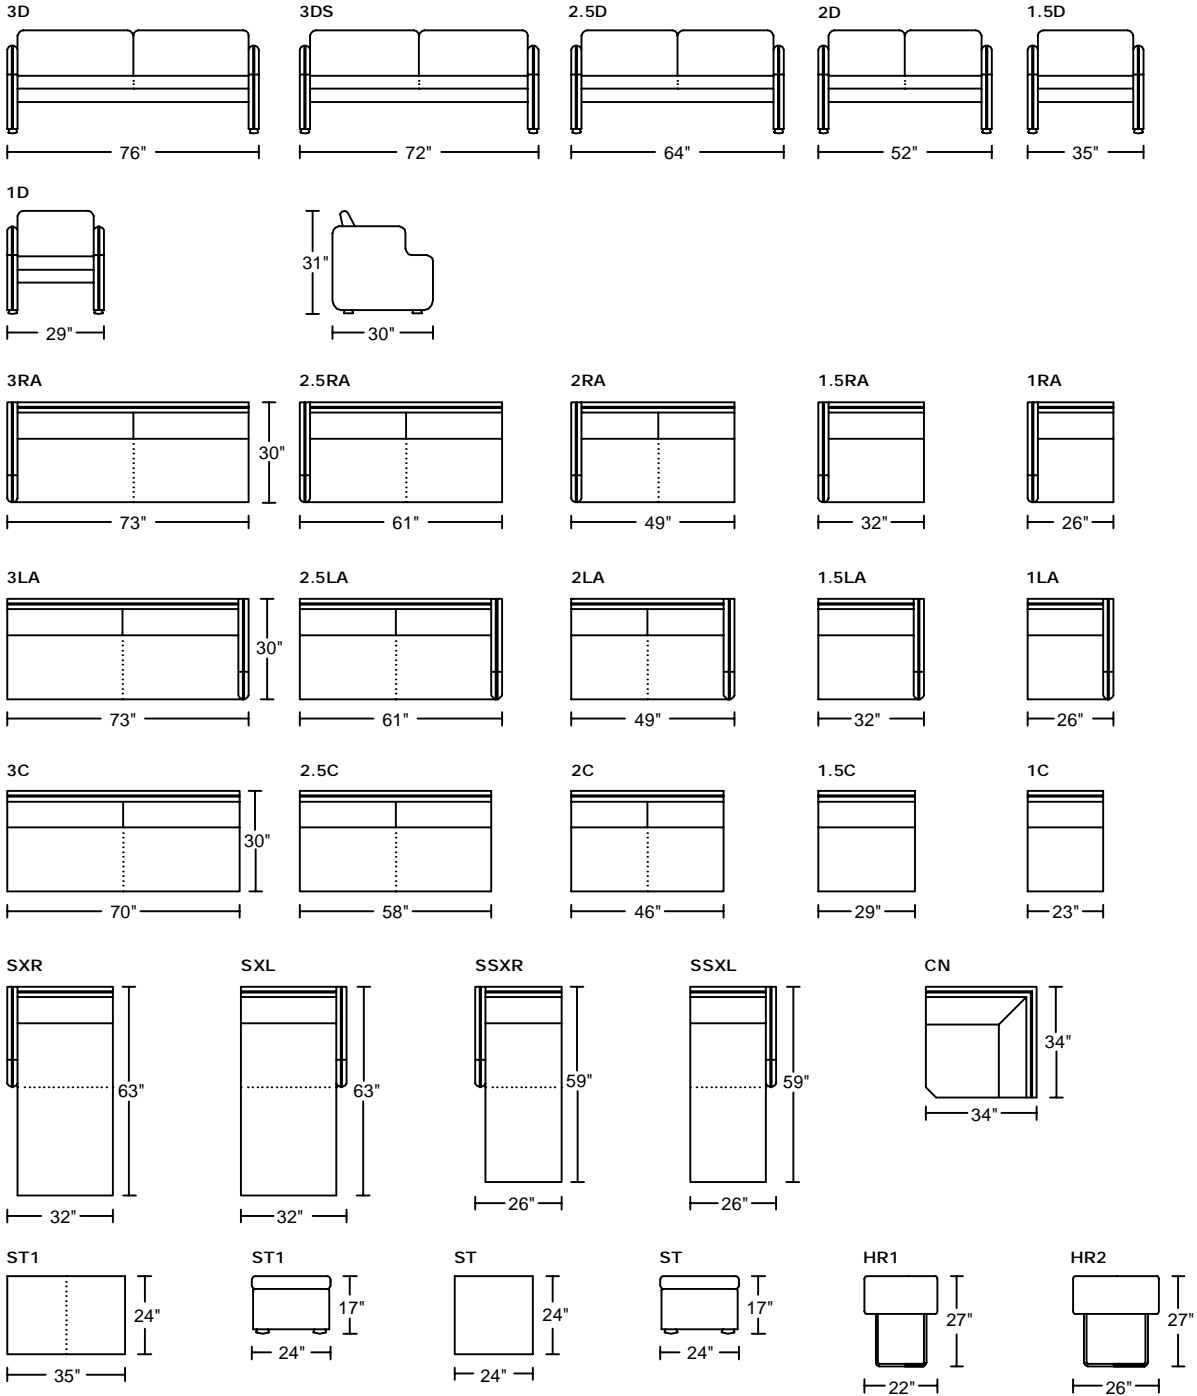

# SLIMWAY 7100

## Designed by GIORMANI

此為簡易圖僅供參考基本資料之用。  
 梳化產品屬軟性產品，請預算每件產品  
 規格會有公差為+/-2 寸之內。  
 詳情必須查詢店員。（單位：英寸）  
**The information is used for reference only.**  
**The actual size of each piece of the product**  
**should be subject to the discrepancies of +/-2 ''.**  
**Please check with our salespersons for further details.**  
 20/9/2017